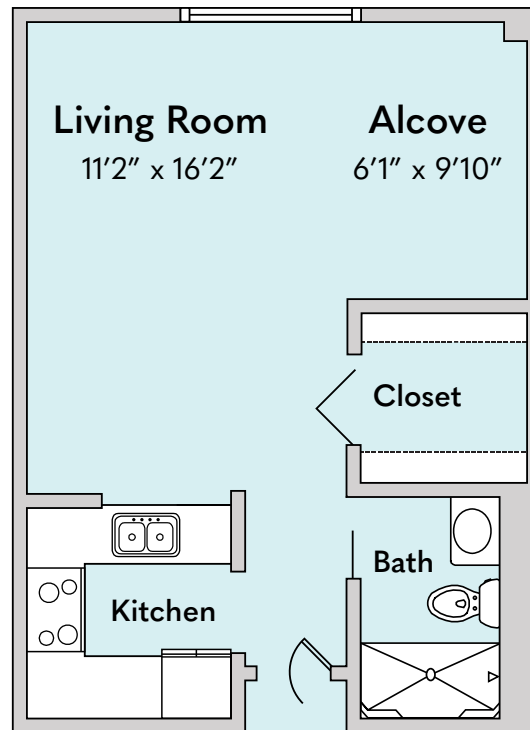

## KEY WEST

Studio

Square footages are approximate and floor plans are not drawn to scale

**CONTACT US** Call (941) 966-5611 or visit [www.bayvillage.org](http://www.bayvillage.org).