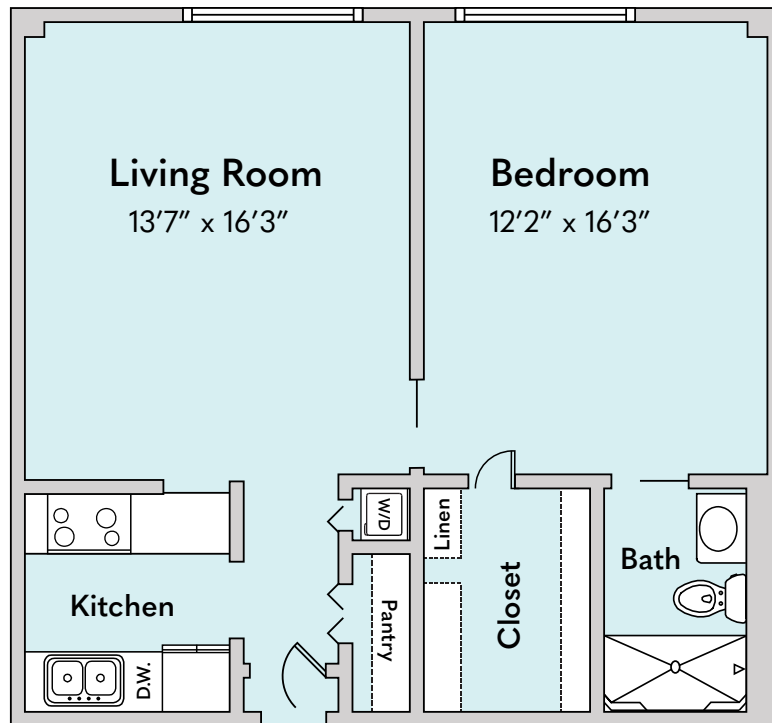

BAY VILLAGE

OF SARASOTA

SIESTA KEY

1 Bed, 1 Bath

Square footages are approximate and floor plans are not drawn to scale

CONTACT US Call (941) 966-5611 or visit www.bayvillage.org.