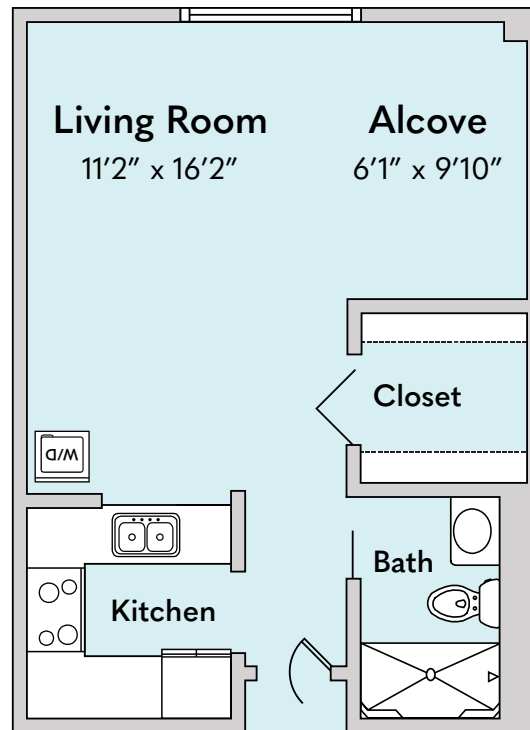

BAY VILLAGE

OF SARASOTA

KEY WEST

Studio

Square footages are approximate and floor plans are not drawn to scale

CONTACT US Call (941) 966-5611 or visit www.bayvillage.org.