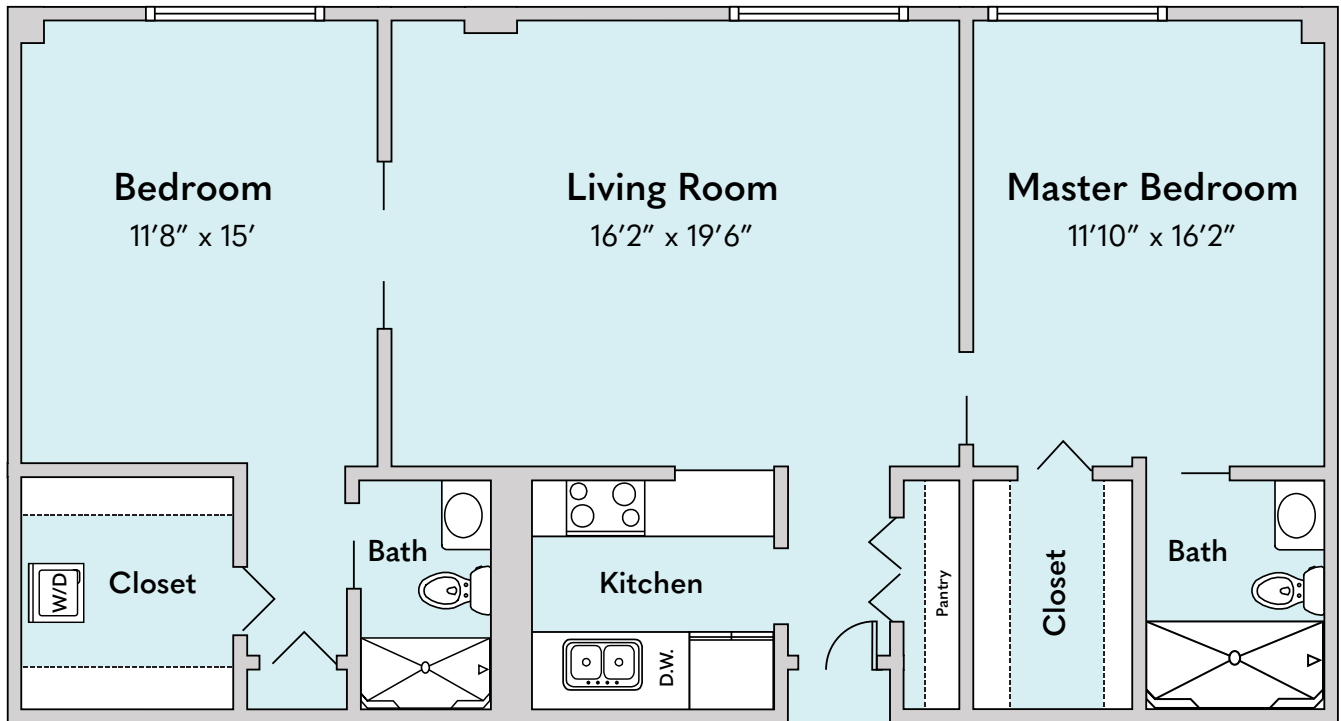

BAY VILLAGE

OF SARASOTA

CAPTIVA

2 Bed, 2 Bath

Located in North & South Wings, Floors 4, 6, 8, 10, 12

Square footages are approximate and floor plans are not drawn to scale

CONTACT US Call (941) 966-5611 or visit www.bayvillage.org.