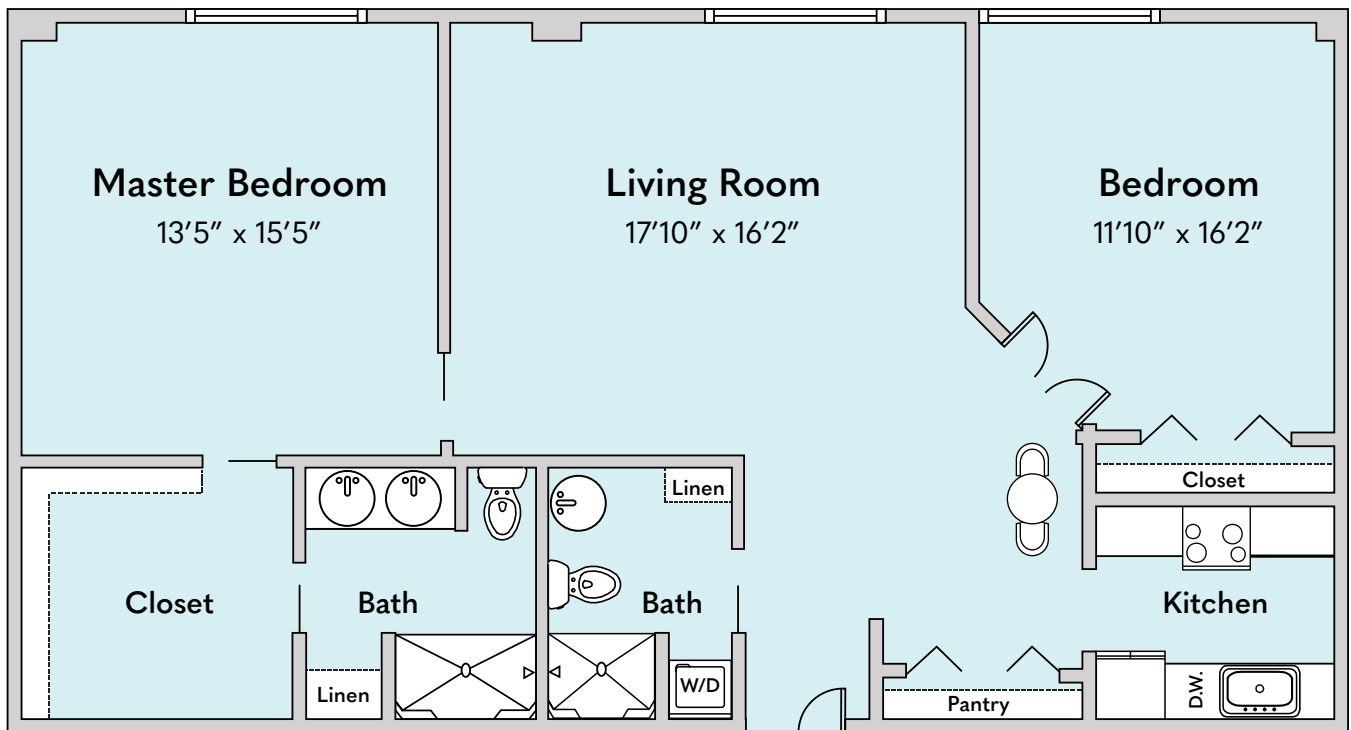

BAY VILLAGE

OF SARASOTA

CAPE HAZE

2 Bed, 2 Bath

Located in North & South Wings, Floors 3, 5, 7, 9, 11

Square footages are approximate and floor plans are not drawn to scale

CONTACT US Call (941) 966-5611 or visit www.bayvillage.org.